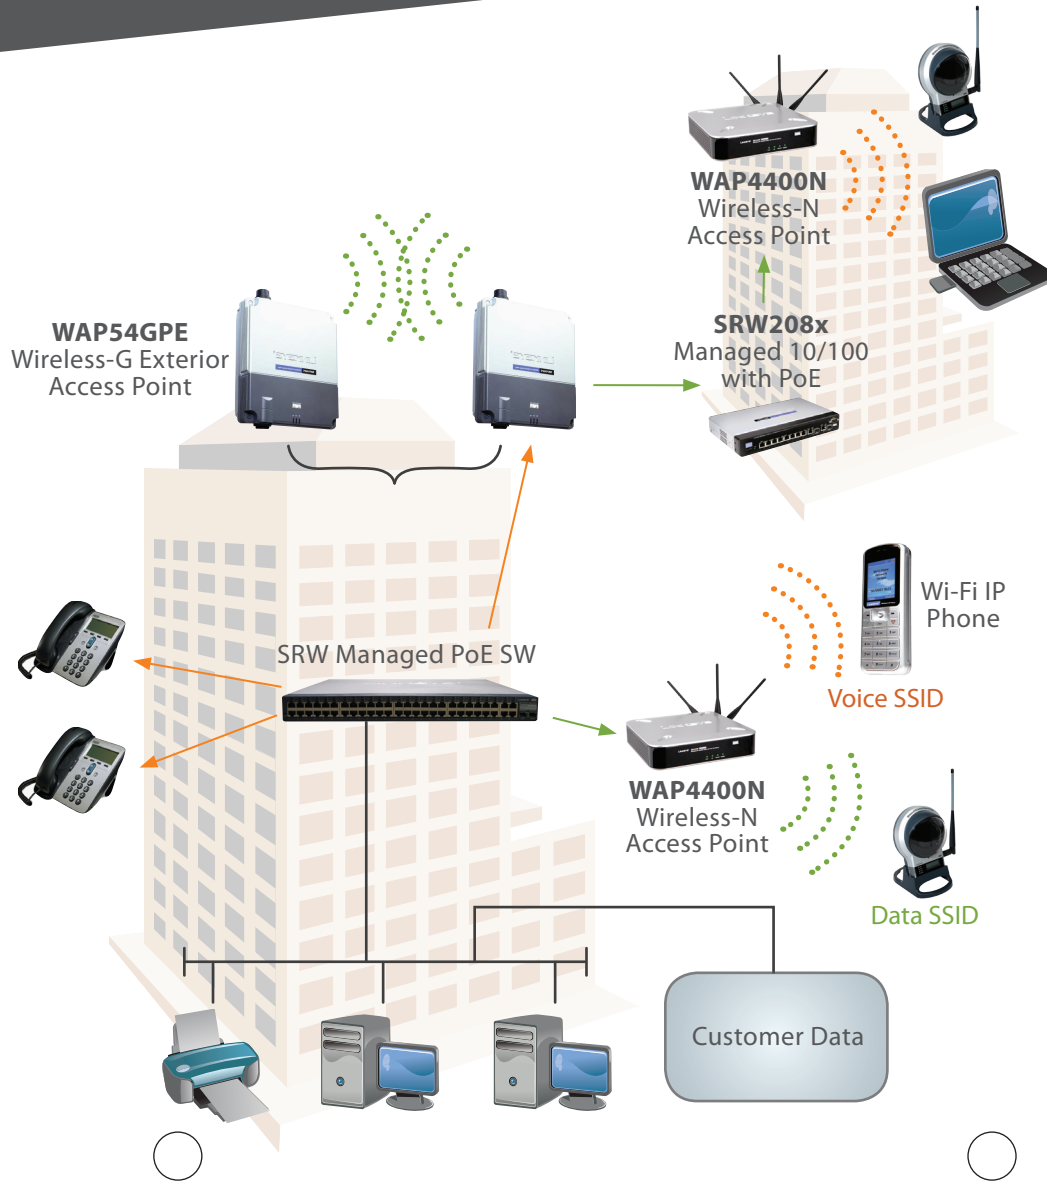

# Wireless Access

Get the power of a robust business network—without wires.

Product	Description	Wireless Features				
		802.11g/ 802.11n	Multiple SSID-VLAN	AP Modes	Upgradeable Antennas	MAC Filtering
WAP54GP	Wireless-G Access Point with Power over Ethernet	11g	•	AP, Pt-to-Pt Bridge, Pt-to-Mpt Bridge, Repeater	•	•
WAP54GPE	Wireless-G Exterior Access Point with Power over Ethernet	11g	•	AP, Pt-to-Pt Bridge, Pt-to-Mpt Bridge, Repeater	•	•
WAP4400N	Wireless-N Access Point with Power over Ethernet	11g / 11n	Future	AP, Rest-Future	•	•
WRV200	Wireless-G VPN Router with RangeBooster	11g	•			•
WRVS4400N	Wireless-N Gigabit Security Router with VPN	11g / 11n	Future	AP, Rest-Future	•	•
WPC4400N	Wireless-N Notebook Adapter	11g / 11n				
WRV54G	Wireless-G VPN Router	11g		AP, Pt-to-Pt Bridge, Pt-to-Mpt Bridge, Repeater	•	•

## Glossary of Terms

**802.11x** Refers to a series of IEEE wireless networking standards that includes: 802.11a, 802.11b, 802.11g, and 802.11n (currently in the draft stage).

**Service Set Identifier (SSID)** The name of a wireless network.

**Access Point (AP)** A device that allows wireless-equipped computers and other devices to communicate with a wired network. Also used to expand the range of a wired or wireless network.

**MIMO (Multi-In/Multi-Out)** Technology that uses more than one antenna array on a wireless device. MIMO expands and extends the range of a wireless signal in an indoor environment.