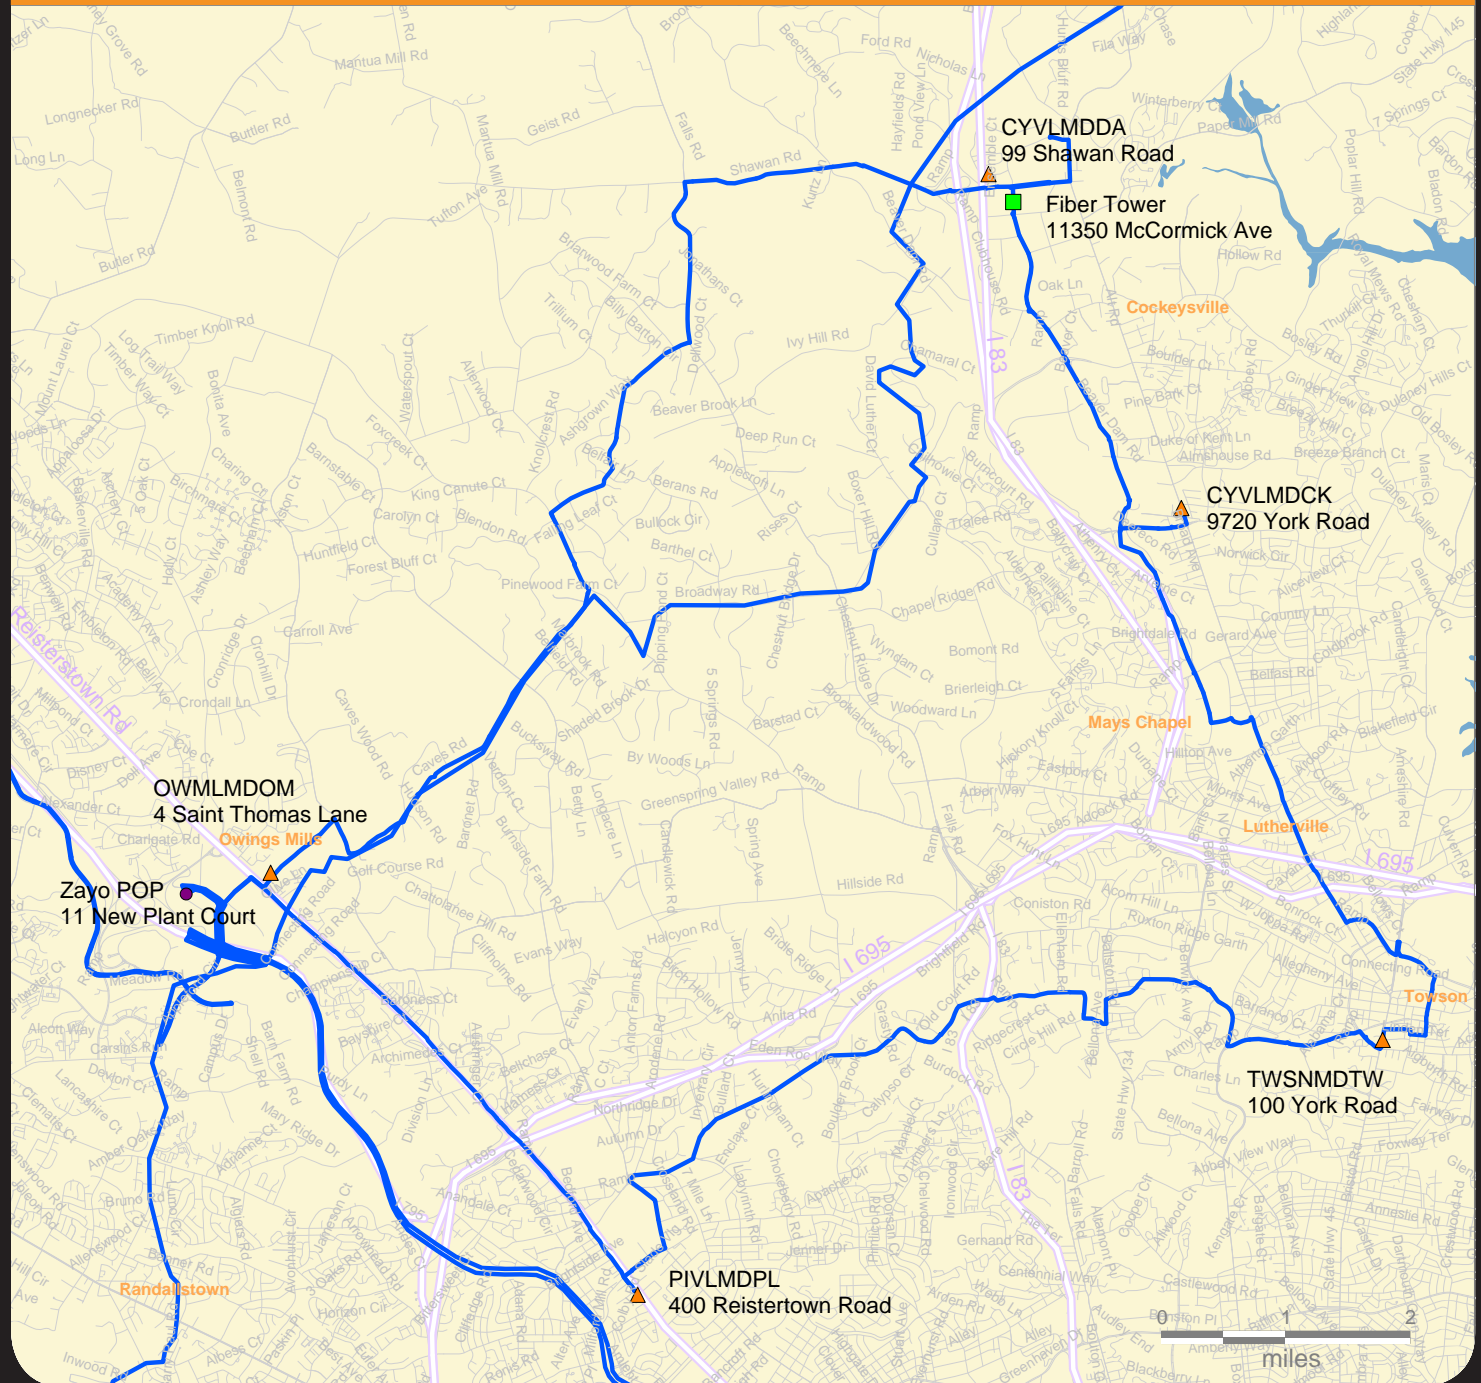

ILEC LSOs

additional information on reverse...

Zayo POPs / Interconnects

additional information on reverse...

NETWORK STATS:

LEGEND:

REFERENCE MAP:

## Baltimore County, MD

## Carrier View

**ILEC LSOs**

LATA	LSO CLLI	Operating Company	Address	Floor/ Suite	City	State	Zip Code
238	CYVLMDCK	Verizon	9720 York Road	1st Floor	Cockeysville	MD	21030
238	CYVLMDDA	Verizon	99 Shawan Road	1st Floor	Cockeysville	MD	21030
238	OWMLMDOM	Verizon	4 Saint Thomas Lane	Inner Room	Owings Mills	MD	21208
238	PIVLMDPK	Verizon	400 Reistertown Road	1st Floor	Pikesville	MD	21208
238	TWSNMDTW	Verizon	100 York Road	1st Floor	Towson	MD	21204

**ZAYO POPs / INTERCONNECT POINTS**

LATA	Serving Wire Center CLLI	Carrier	Address	Floor/ Suite	City	State	Zip Code
238	OWMLMDOM	Zayo POP	11 New Plant Court	1st Floor	Owings Mills	MD	21117
238	CYVLMDDA	Fiber Tower	11350 McCormick Ave		Hunt Valley	MD	21031