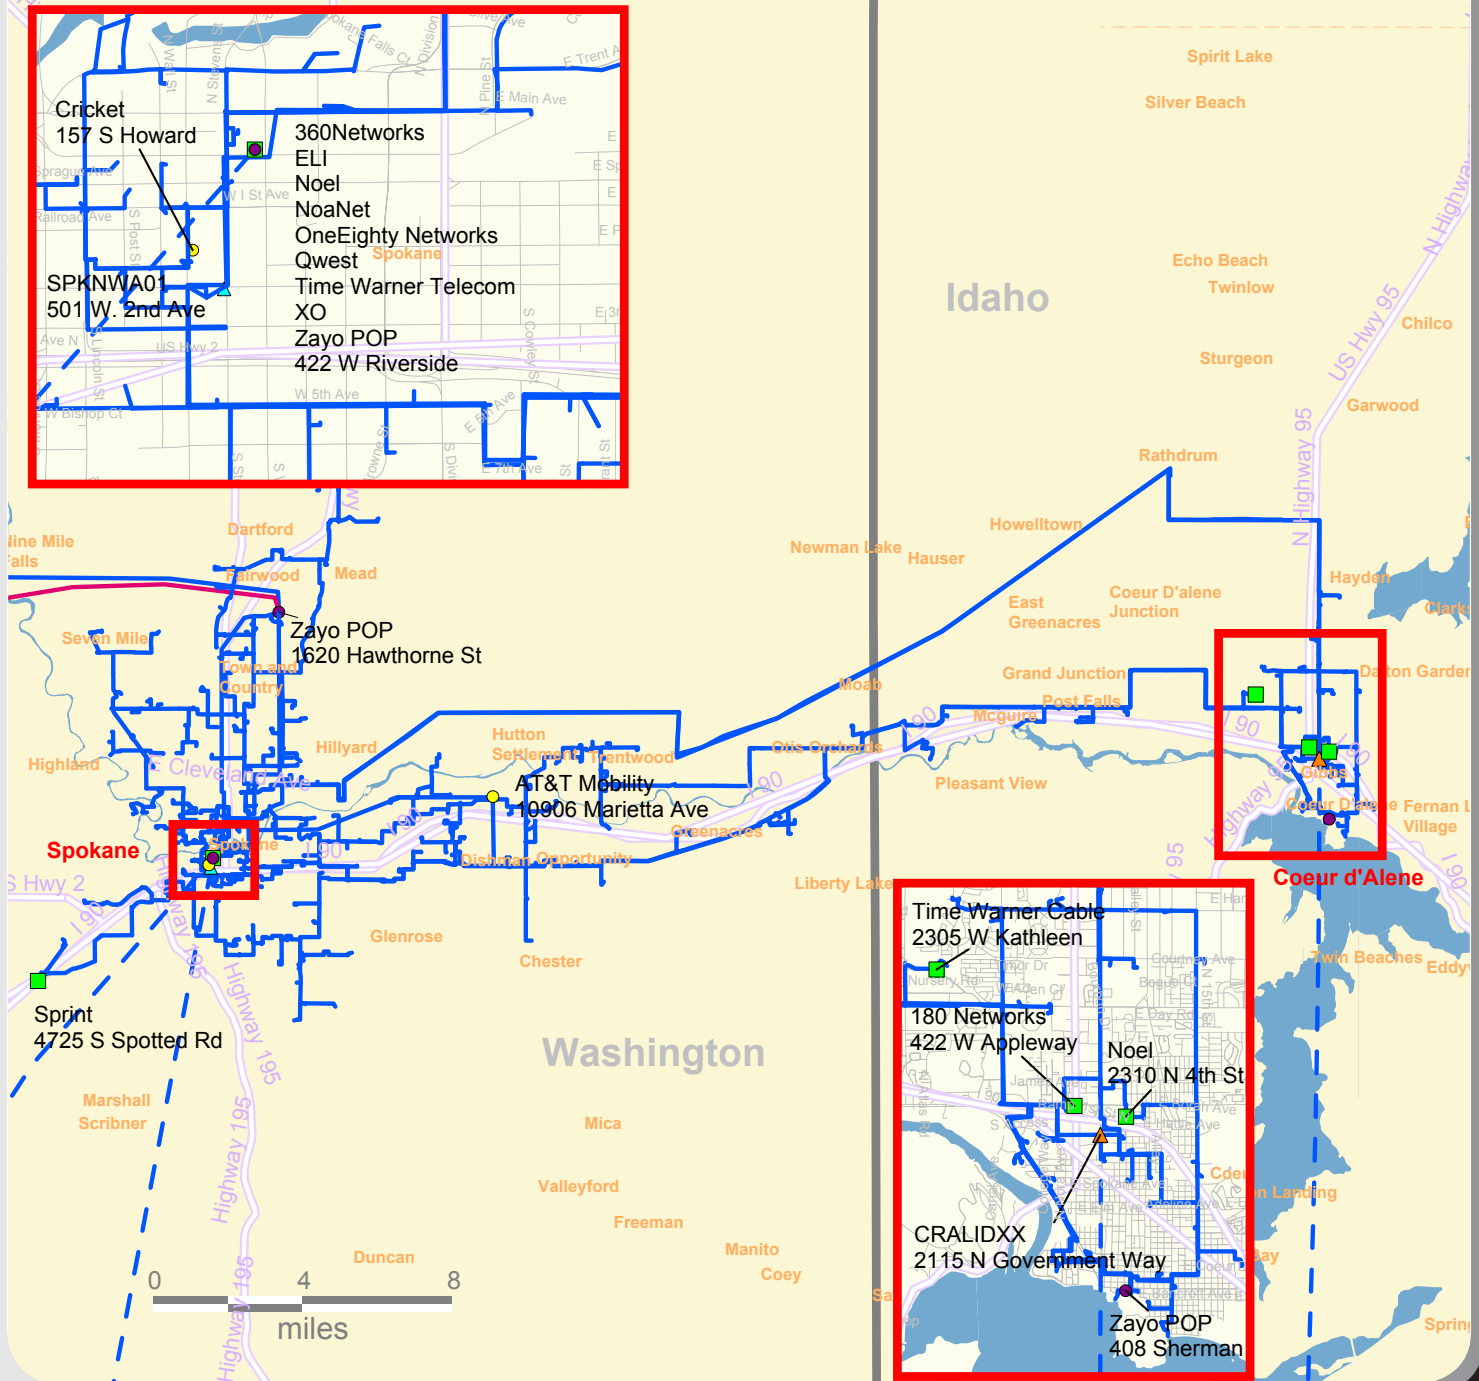

Your Network. Our Mission.

ILEC LSOs

LSO CLLI	Address	City
CRALIDXX	2115 N Government Way	Coeur d'Alene

additional information on reverse...

Zayo POPs / Interconnects

Address	# of Demarcs	City
408 Sherman	1	Coeur d'Alene
1620 Hawthorne St	1	Mead
422 W Riverside	3	Spokane
2305 W Kathleen	1	Coeur d'Alene
10906 Marietta Ave	1	Spokane
157 S Howard	1	Spokane

additional information on reverse...

NETWORK STATS:

19 Total On-Net Buildings

- 1 On-Net LSOs
- 1 Type 2 LSOs with Leased Entrance Facilities
- 17 Interconnects*

LEGEND:

- = Zayo POP
- = Carrier Interconnect
- ▲ = ILEC LSO
- = Wireless MSC
- = Zayo Fiber
- = Under Deployment (Lit by April 09; service available today over Zayo's interim wavelength network)
- = State Border
- = Highways

REFERENCE MAP:

Coeur d'Alene, ID / Spokane, WA

Carrier View

ILEC LSOs

LATA	LSO CLLI	Operating Company	Address	Floor/ Suite	City	State	Zip Code
960	CRALIDX	Verizon	2115 N Government Way		Coeur d'Alene	ID	83814