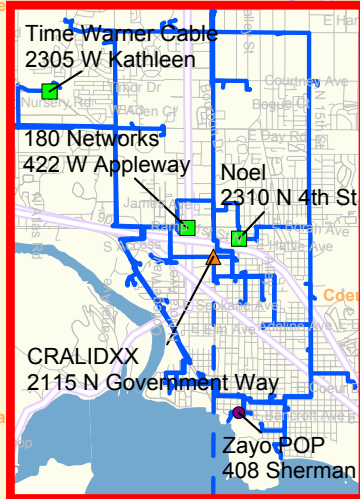

Your Network. Our Mission.

ILEC LSOs

LSO CLLI	Address	City
CRALIDXX	2115 N Government Way	Coeur d'Alene

additional information on reverse...

Zayo POPs / Interconnects

Address	# of Demarcs	City
408 Sherman	1	Coeur d'Alene
1620 Hawthorne St	1	Mead
422 W Riverside	3	Spokane
2305 W Kathleen	1	Coeur d'Alene
10906 Marietta Ave	1	Spokane
157 S Howard	1	Spokane

additional information on reverse...

NETWORK STATS:

19 Total On-Net Buildings

- 1 On-Net LSOs
- 1 Type 2 LSOs with Leased Entrance Facilities
- 17 Interconnects*

LEGEND:

- = Zayo POP
- = Carrier Interconnect
- ▲ = ILEC LSO
- = Wireless MSC
- = Zayo Fiber
- = Under Deployment (Lit by April 09; service available today over Zayo's interim wavelength network)
- = State Border
- = Highways

REFERENCE MAP:

Coeur d'Alene, ID / Spokane, WA

Carrier View

ILEC LSOs

LATA	LSO CLLI	Operating Company	Address	Floor/ Suite	City	State	Zip Code
960	CRALIDX	Verizon	2115 N Government Way		Coeur d'Alene	ID	83814