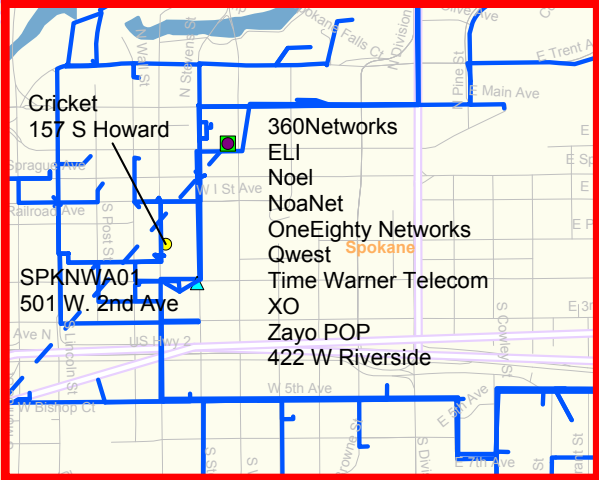

Your Network. Our Mission.

ILEC LSOs

LSO CLLI	Address	City
CRALIDXX	2115 N Government Way	Coeur d'Alene

additional information on reverse...

Zayo POPs / Interconnects

Address	# of Demarcs	City
408 Sherman	1	Coeur d'Alene
1620 Hawthorne St	1	Mead
422 W Riverside	3	Spokane
2305 W Kathleen	1	Coeur d'Alene
10906 Marietta Ave	1	Spokane
157 S Howard	1	Spokane

additional information on reverse...

NETWORK STATS:

19 Total On-Net Buildings

- 1 On-Net LSOs
- 1 Type 2 LSOs with Leased Entrance Facilities
- 17 Interconnects*

LEGEND:

- = Zayo POP
- = Carrier Interconnect
- ▲ = ILEC LSO
- = Wireless MSC
- = Zayo Fiber
- = Under Deployment (Lit by April 09; service available today over Zayo's interim wavelength network)
- = State Border
- = Highways

REFERENCE MAP:

Coeur d'Alene, ID / Spokane, WA

Carrier View

ILEC LSOs

LATA	LSO CLLI	Operating Company	Address	Floor/ Suite	City	State	Zip Code
960	CRALIDX	Verizon	2115 N Government Way		Coeur d'Alene	ID	83814